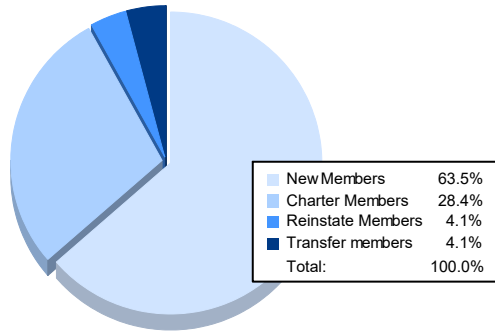

Year	New Clubs	Dropped Clubs	Gain/ Loss Clubs	New Members	Charter Members	Reinstate Members	Transfer Members	Total Member Added	Total Members Dropped	Gain/ Loss Members
2016-2017	0	2	-2	125	4	7	12	148	195	-47
2017-2018	0	1	-1	132	2	7	8	149	214	-65
2018-2019	0	0	0	107	1	14	8	130	160	-30
2019-2020	0	2	-2	94	1	9	11	115	154	-39
2020-2021	1	0	1	47	21	3	3	74	127	-53
<b>Average</b>	<b>0</b>	<b>1</b>	<b>-1</b>	<b>101</b>	<b>6</b>	<b>8</b>	<b>8</b>	<b>123</b>	<b>170</b>	<b>-47</b>

### Membership Composition June 2021 Cumulative