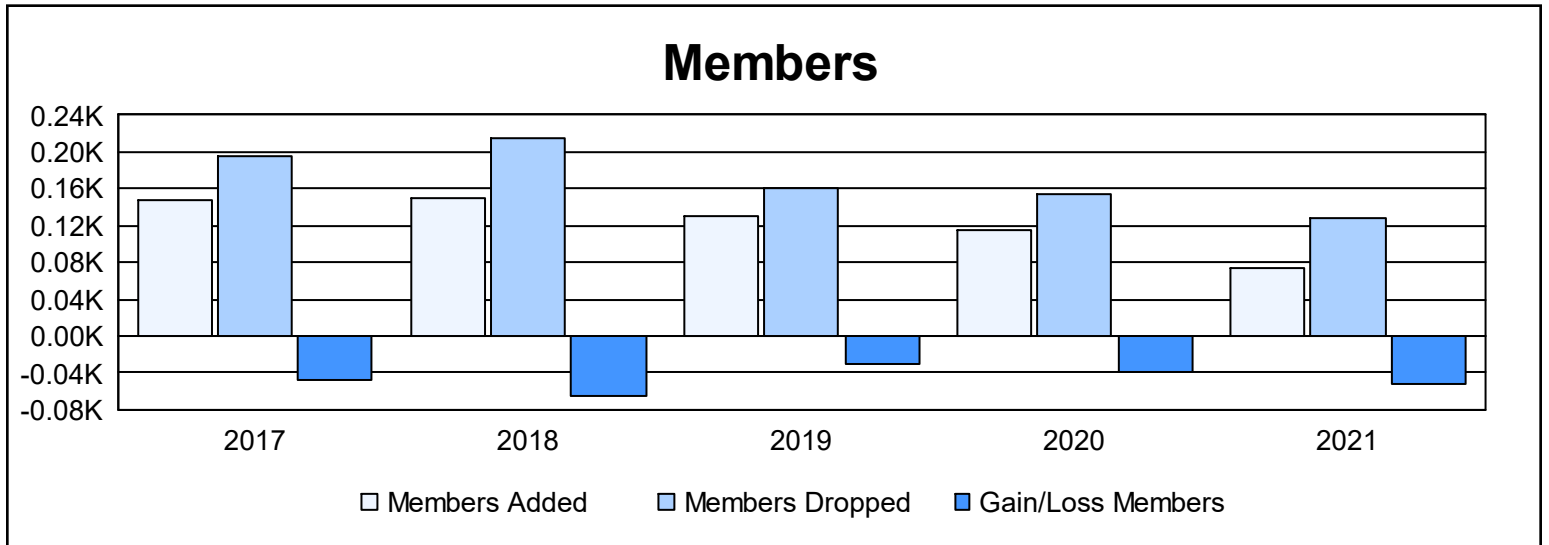

Year	New Clubs	Dropped Clubs	Gain/ Loss Clubs	New Members	Charter Members	Reinstate Members	Transfer Members	Total Member Added	Total Members Dropped	Gain/ Loss Members
2016-2017	0	2	-2	125	4	7	12	148	195	-47
2017-2018	0	1	-1	132	2	7	8	149	214	-65
2018-2019	0	0	0	107	1	14	8	130	160	-30
2019-2020	0	2	-2	94	1	9	11	115	154	-39
2020-2021	1	0	1	47	21	3	3	74	127	-53
<b>Average</b>	<b>0</b>	<b>1</b>	<b>-1</b>	<b>101</b>	<b>6</b>	<b>8</b>	<b>8</b>	<b>123</b>	<b>170</b>	<b>-47</b>

### Membership Composition June 2021 Cumulative