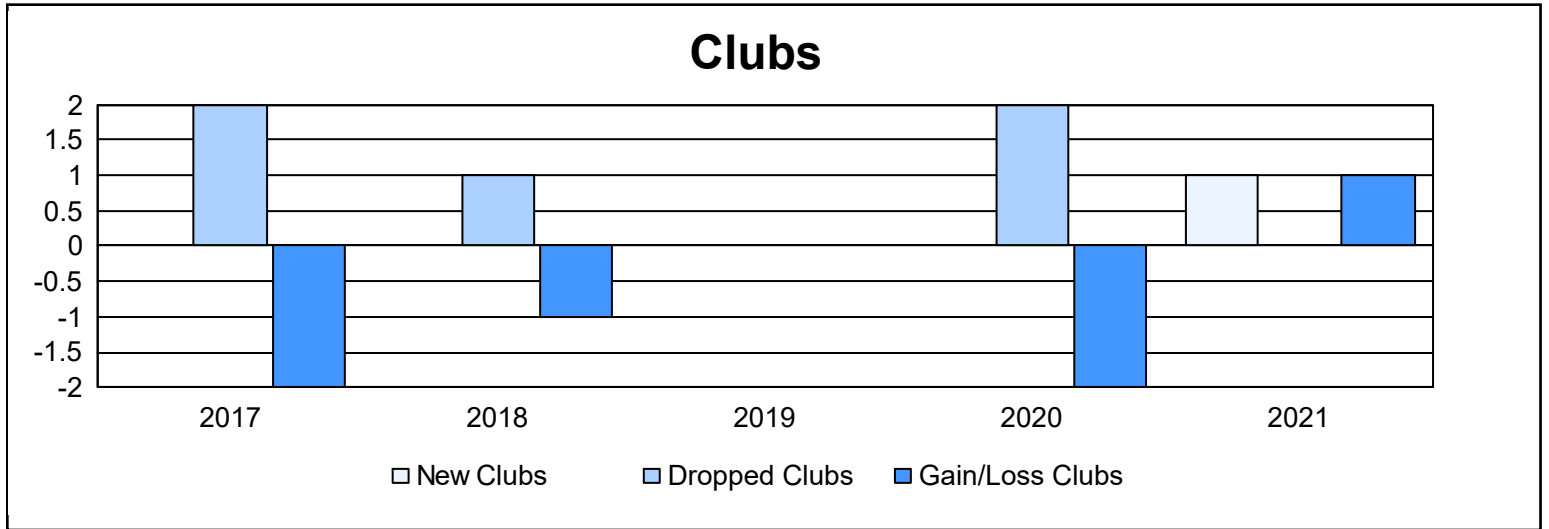

Year	New Clubs	Dropped Clubs	Gain/ Loss Clubs	New Members	Charter Members	Reinstate Members	Transfer Members	Total Member Added	Total Members Dropped	Gain/ Loss Members
2016-2017	0	2	-2	125	4	7	12	148	195	-47
2017-2018	0	1	-1	132	2	7	8	149	214	-65
2018-2019	0	0	0	107	1	14	8	130	160	-30
2019-2020	0	2	-2	94	1	9	11	115	154	-39
2020-2021	1	0	1	47	21	3	3	74	127	-53
<b>Average</b>	<b>0</b>	<b>1</b>	<b>-1</b>	<b>101</b>	<b>6</b>	<b>8</b>	<b>8</b>	<b>123</b>	<b>170</b>	<b>-47</b>

### Membership Composition June 2021 Cumulative